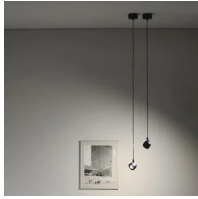

Suspension lamp with direct light, adjustable. Painted aluminum structure. LED light source with optics in different light beams. With suspension cable and canopy for single suspension. Spot with integrated driver.

Award

Family	Sistema U
Typology	Pendant
Utilisation	Indoor

Dimensions

Height	10 cm
Diameter	7 cm
Weight	0.5 Kg

Materials

Structure	aluminium	Diffuser	polycarbonate
-----------	-----------	----------	---------------

Photometric curves

Colour variant code

21013/20/NE

21013/20/BI

White

Black

Accessories

40087