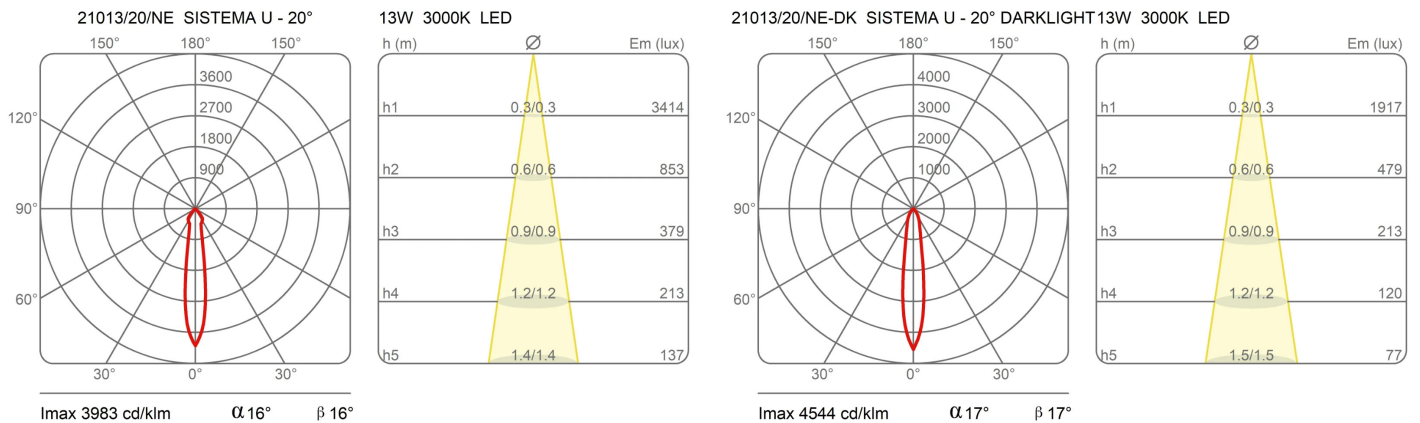

Award

Family	Sistema U
Typology	Pendant
Utilisation	Indoor

Dimensions

Height	10 cm
Diameter	7 cm
Weight	0.5 Kg

Materials

Structure	aluminium	Diffuser	polycarbonate
-----------	-----------	----------	---------------

Photometric curves

Colour variant code

21013/20/NE

21013/20/BI

White

Black

Accessories

40087