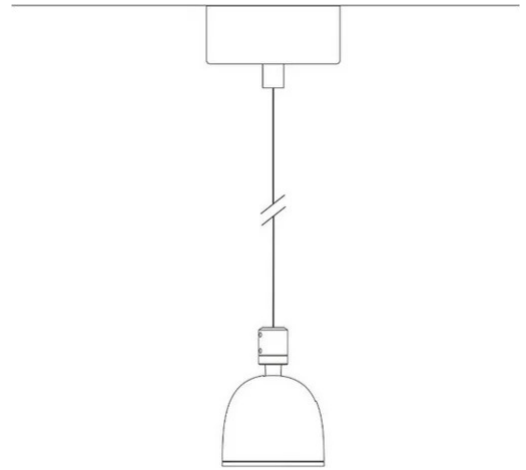

Sistema U

Narrow beam

Studio Natural

colors

Typology Pendant

Utilisation Indoor

230V 13 W 1950 lm

direct light

Suspension lamp with direct light, adjustable. Painted aluminum structure. LED light source with optics in different light beams. With suspension cable and canopy for single suspension. Spot with integrated driver.

Award

Family	Sistema U
Typology	Pendant
Utilisation	Indoor

Dimensions

Height	10 cm
Diameter	7 cm
Weight	0.5 Kg

Materials

Structure	aluminium	Diffuser	polycarbonate
-----------	-----------	----------	---------------